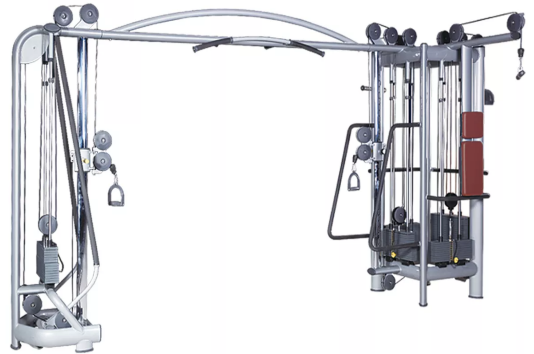

Gym equipment fitness Five Station with Cable Crossover Ishine-6048

Overview

Quick Details

Place of Origin: Shandong, China
Brand Name: Huixiang
Model Number: Ishine-6048
Type: Integrated Gym Trainer
Logo: Customized Logo Available
Application: Fitness Center
Function: Body Building

Port: FOB Qingdao Port

Lead Time:

Quantity(Pieces)	1 - 150	>150
Est. Time(days)	30	To be negotiated

Product Description

Description	Parameter
Item No.	Ishine-6048
Name	5 Station with Cable Crossover
Machine Size	3900*680*2420mm
Weight	658Kg